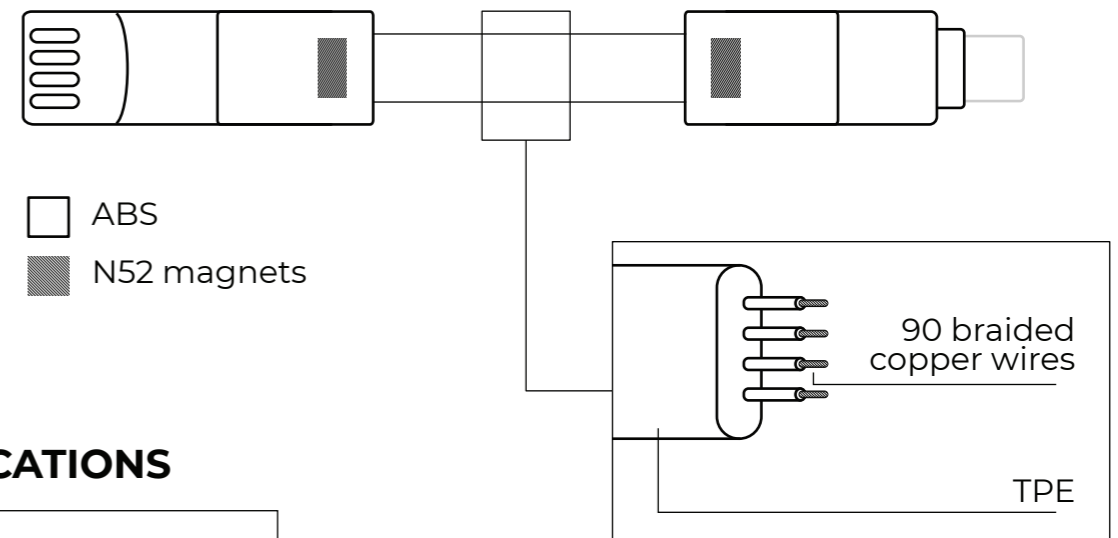

DIMENSIONS

[mm]

MATERIALS

CERTIFICATIONS

FC CE RoHS

SPECIFICATIONS

Data transfer speed 480mbps / 60MBps
 Charging speed up to 15W (5V/3A)
 Weight 7g

CONNECTIONS

INPUT

OUTPUT

USB-A	MicroUSB
USB-A	Lightning
USB-A	Type-C
Type-C	MicroUSB
Type-C	Lightning
Type-C	Type-C