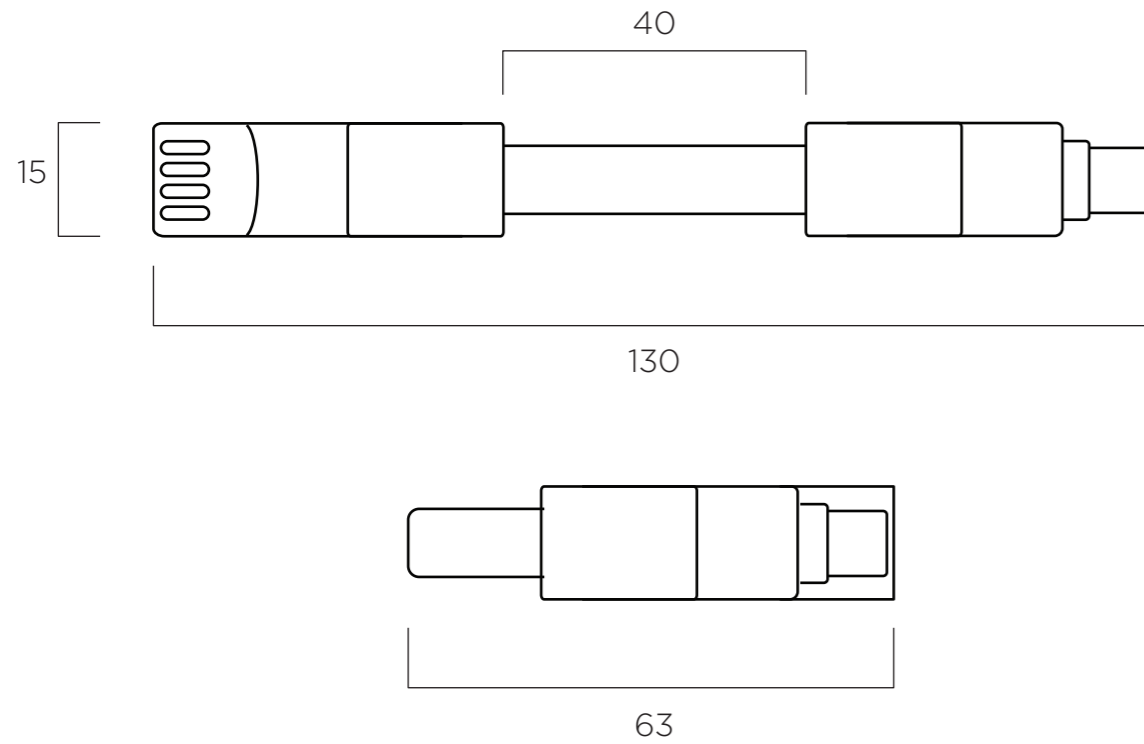

DIMENSIONS

[mm]

MATERIALS

CERTIFICATIONS

FC CE RoHS

SPECIFICATIONS

Data transfer speed 480mbps / 60MBps
 Charging speed up to 15W (5V/3A)
 Weight 7g

CONNECTIONS

INPUT

OUTPUT

USB-A	MicroUSB
USB-A	Lightning
USB-A	Type-C
Type-C	MicroUSB
Type-C	Lightning
Type-C	Type-C