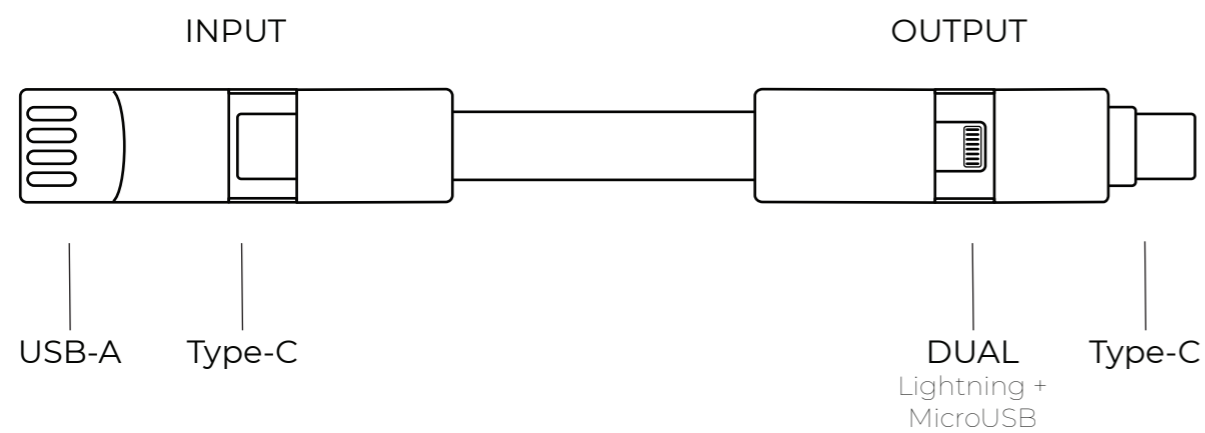

DIMENSIONS

[mm]

MATERIALS

CERTIFICATIONS

FC CE RoHS

SPECIFICATIONS

Data transfer speed 480mbps / 60MBps
 Charging speed up to 15W (5V/3A)
 Weight 7g

CONNECTIONS

INPUT

OUTPUT

USB-A	MicroUSB
USB-A	Lightning
USB-A	Type-C
Type-C	MicroUSB
Type-C	Lightning
Type-C	Type-C